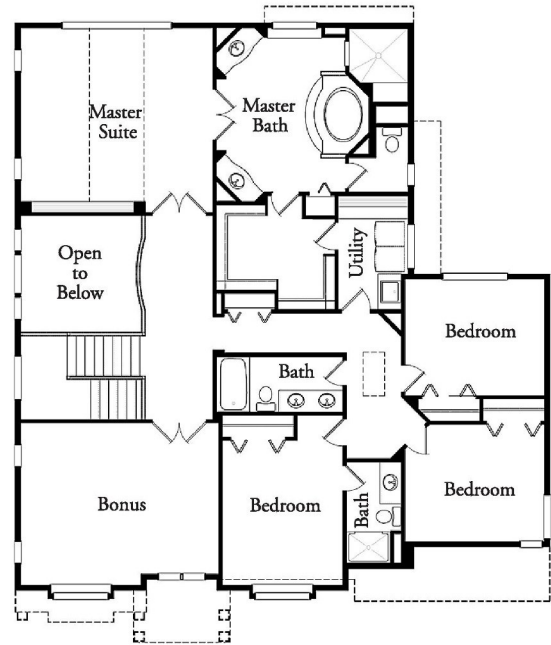

homesite 1
LAUREL
model home

4 Bedrooms, 3.5 Baths, Study, Bonus
3 Car Garage, 3,669 sq. ft.

Square footage is approximated. No two John Buchan homes are exactly alike. Actual square footage will vary due to lot size, setbacks, selected flex options, etc. These illustrations are provided to help visualize and are not warranted to be exact. Prices, floorplans, square footages, elevations & specifications may change without notice.