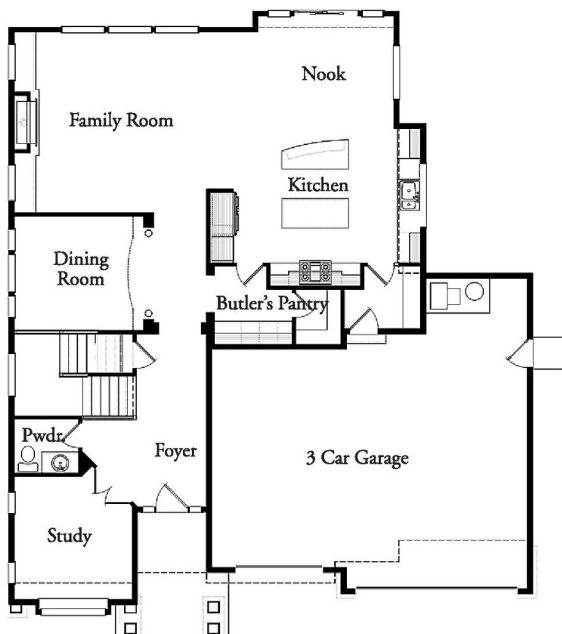

homesite 1
LAUREL
model home

4 Bedrooms, 3.5 Baths, Study, Bonus
3 Car Garage, 3,669 sq. ft.

Square footage is approximated. No two John Buchan homes are exactly alike. Actual square footage will vary due to lot size, setbacks, selected flex options, etc. These illustrations are provided to help visualize and are not warranted to be exact. Prices, floorplans, square footages, elevations & specifications may change without notice.